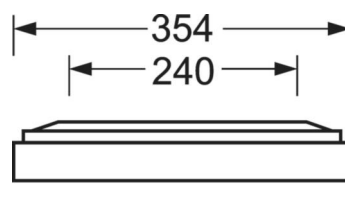

MECHANICS

Housing colour	silver grey/white aluminium RAL 9006
Dimensions (LxWxDxH)	1248mm x 354mm x 62mm
Weight (net)	6.12kg
Cable entry KE (X/Y)	0mm/0mm
Type of installation	Ceiling-mounted single installation, Ceiling-mounted trunking installation

DEEP-LINK

<https://www.regiolum.de/en/article/65714016175>

Reference	LED 4900lm 830
ηLB	100 %
Φ ↓/↑	100 % / 0 %
UGR lat./long.	18.3 / 18.5
VDU	65° < 3000cd/m²

Dimensions

L	1248 mm	Length
B	354 mm	Width
H	62 mm	Height
A1	1000 mm	Mounting distance single mounting
A3	248 mm	Mounting distance between luminaires in a light run arrangement
A4	240 mm	Mounting distance (width)
X	0 mm	Distance cable infeed to the center of the luminaire on the X-axis
Y	0 mm	Distance cable infeed to the center of the luminaire on the Y-axis
