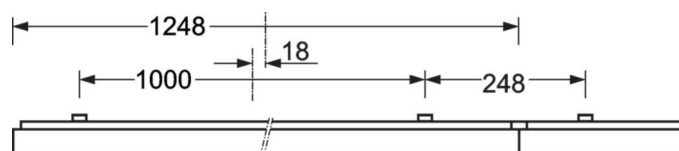

Surface-mounted luminaire - Micro-prismatic diffuser - direct distribution

Steel sheet enclosure, powder-coated rectangular cross-section, integrated Quicklock quick-mount bracket system with catch hook and safety rope for simple and quick mounting; Housing colour silver grey/white aluminium RAL 9006; Homogeneous direct light distribution for VDU-compatibility in accordance with DIN-EN 12464-1; glare reduction through microprism diffuser with special "multilayer" technology and optimised light deflecting foil; Easy installation of the connection, directly on the top of the luminaire with a terminal cover cap. Electrical connection via 5-pole connection terminal with plug-in contacts.. If required, an AVA-MH universal mounting aid is available as an accessory. Surface-mounted luminaire for ceiling installation;

LIGHTING TECHNOLOGY

Placement	LED, Colour rendering/Light colour CRI ≥ 80 / 3000K
Colour tolerance (MacAdam)	3SDCM
Photobiological safety (Luminaire)	RG0
Nominal luminous flux	4949lm
LED service life	100000h L80/B10 (Tq 25°C), 50000h L90/B50 (Tq 25°C)
Luminaire luminous efficiency	132lm/W
UGR lat./long.	18.3 / 18.5

MECHANICS

Housing colour	silver grey/white aluminium RAL 9006
Dimensions (LxWxDxH)	1248mm x 354mm x 62mm
Weight (net)	6.12kg
Cable entry KE (X/Y)	0mm/0mm
Type of installation	Ceiling-mounted single installation, Ceiling-mounted trunking installation

DEEP-LINK

<https://www.regiolum.de/en/article/65714016175>

Reference	LED 4900lm 830
ηLB	100 %
Φ ↓/↑	100 % / 0 %
UGR lat./long.	18.3 / 18.5
VDU	65° < 3000cd/m²

Dimensions

L	1248 mm	Length
B	354 mm	Width
H	62 mm	Height
A1	1000 mm	Mounting distance single mounting
A3	248 mm	Mounting distance between luminaires in a light run arrangement
A4	240 mm	Mounting distance (width)
X	0 mm	Distance cable infeed to the center of the luminaire on the X-axis
Y	0 mm	Distance cable infeed to the center of the luminaire on the Y-axis
