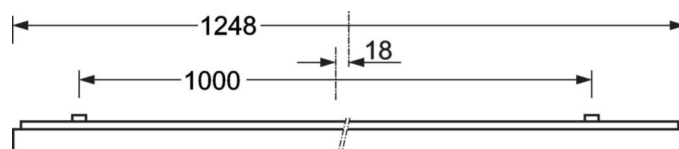

Surface-mounted luminaire - Micro-prismatic diffuser - direct distribution

Steel sheet enclosure, powder-coated rectangular cross-section, integrated Quicklock quick-mount bracket system with catch hook and safety rope for simple and quick mounting; Housing colour silver grey/white aluminium RAL 9006; Homogeneous direct light distribution for VDU-compatibility in accordance with DIN-EN 12464-1; glare reduction through microprism diffuser with special "multilayer" technology and optimised light deflecting foil; Easy installation of the connection, directly on the top of the luminaire with a terminal cover cap. Electrical connection via 5-pole connection terminal with plug-in contacts.. If required, an AVA-MH universal mounting aid is available as an accessory. Surface-mounted luminaire for ceiling installation;

MECHANICS

Housing colour	silver grey/white aluminium RAL 9006
Dimensions (LxWxDxH)	1248mm x 354mm x 62mm
Weight (net)	6.12kg
Cable entry KE (X/Y)	0mm/0mm
Type of installation	Ceiling-mounted single installation, Ceiling-mounted trunking installation

DEEP-LINK

<https://www.regiolum.de/en/article/65714016175>

Reference	LED 4900lm 830
ηLB	100 %
Φ ↓/↑	100 % / 0 %
UGR lat./long.	18.3 / 18.5
VDU	65° < 3000cd/m²

Dimensions

L	1248 mm	Length
B	354 mm	Width
H	62 mm	Height
A1	1000 mm	Mounting distance single mounting
A3	248 mm	Mounting distance between luminaires in a light run arrangement
A4	240 mm	Mounting distance (width)
X	0 mm	Distance cable infeed to the center of the luminaire on the X-axis
Y	0 mm	Distance cable infeed to the center of the luminaire on the Y-axis
