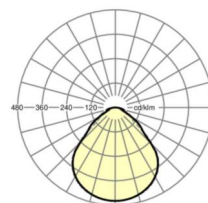

LIGHTING TECHNOLOGY

Placement	LED, Colour rendering/Light colour CRI ≥ 80 / 3000K
Colour tolerance (MacAdam)	3SDCM
Photobiological safety (Luminaire)	RG0
Nominal luminous flux	4949lm
LED service life	100000h L80/B10 (Tq 25°C), 50000h L90/B50 (Tq 25°C)
Luminaire luminous efficiency	132lm/W
UGR lat./long.	18.3 / 18.5

DEEP-LINK

<https://www.regiolum.de/en/article/65714016175>

Reference	LED 4900lm 830
ηLB	100 %
Φ ↓/↑	100 % / 0 %
UGR lat./long.	18.3 / 18.5
VDU	65° < 3000cd/m²

Dimensions

L	1248 mm	Length
B	354 mm	Width
H	62 mm	Height
A1	1000 mm	Mounting distance single mounting
A3	248 mm	Mounting distance between luminaires in a light run arrangement
A4	240 mm	Mounting distance (width)
X	0 mm	Distance cable infeed to the center of the luminaire on the X-axis
Y	0 mm	Distance cable infeed to the center of the luminaire on the Y-axis
